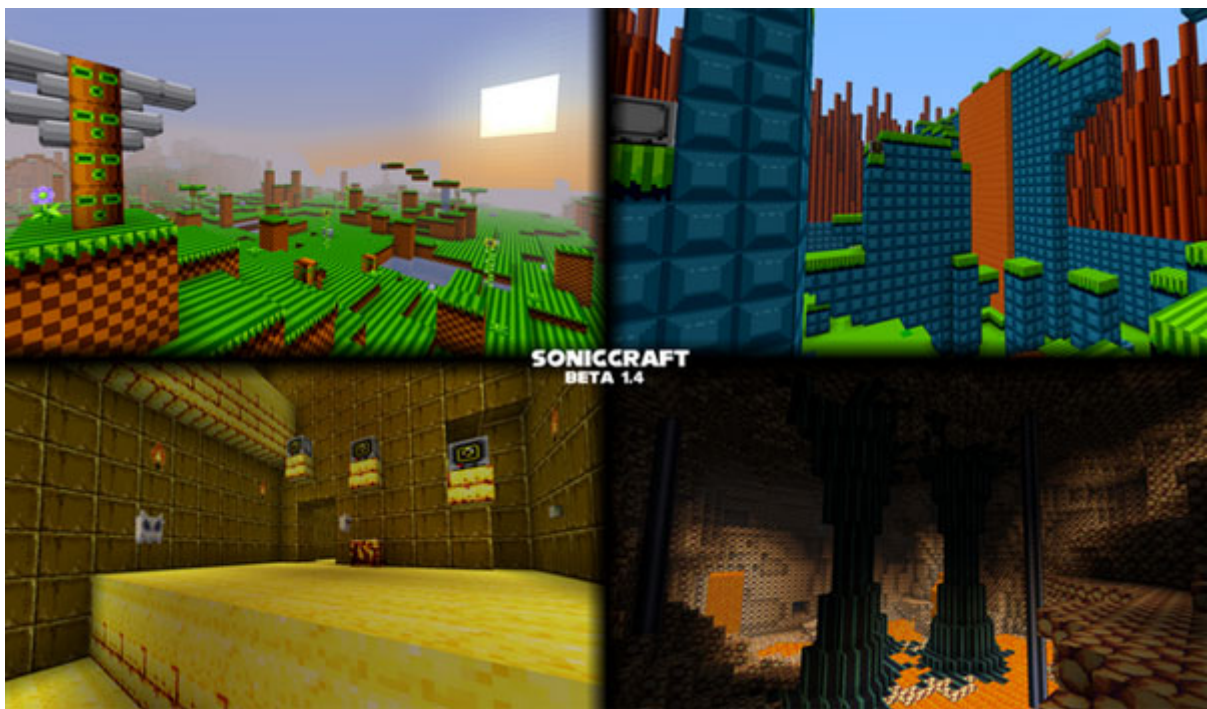

minecraft sonic map 1.6 2 hunger games

Download minecraft sonic map 1.6 2 hunger games

The official PlayStation®Store - Buy the latest PlayStation® games, movies and TV shows for your PS4™, PS3™ and PS Vita.

Custom maps were never an intended feature of Minecraft, but it s not surprising that a game about creation would spark the ambition of its players. Mojang caught on.

How to install: Below you can download the installer version (easy) file. Chrome users will get “zip” file. unzip the file and open setup file. and install it.

Dimensions. In Minecraft currently there are three different dimensions, you are only able to access the Overworld without building a portal to another dimension.

Update for 1.7.2- Install the version of Optifine for 1.7.2: optifine.net/downloads.php Link to Optifine fix: .

The Minecraft The Temple of Notch Project was contributed by disco_. The Temple Of Notch Updated to work in 1.4.x Fully Interactive Redstone